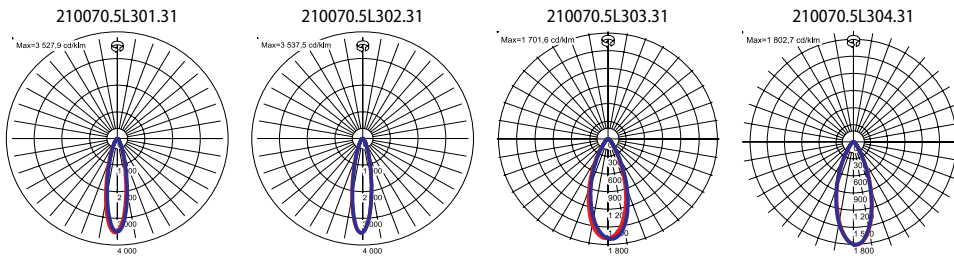

Luminous flux tolerance +/- 10%.

Lighting beam, light intensity distribution and light efficiency were examined in accordance with the EN ISO 17025:2005 norm for EN13032 norm series and the LM-79 norm.

LIGHT BEAM CURVES

Designed by LUG Design Team

Luminous flux tolerance +/- 10%.

Lighting beam, light intensity distribution and light efficiency were examined in accordance with the EN ISO 17025:2005 norm for EN13032 norm series and the LM-79 norm.