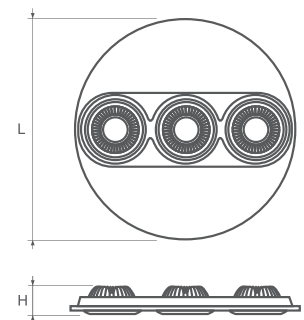

Power: 220-240V 50/60Hz

Includes light source: yes

Type of equipment: ED

OPTICAL DATA

Way of lighting: direct

ADDITIONAL INFO

Available on request: metal halide light sources (on request), DALI

GENERAL DATA

Code	Dimensions [mm] L H	Pallet quantity	Net weight [kg]
210070.5L301.31	530 60	10	6.1
210070.5L302.31	530 60	10	6.1
210070.5L303.31	530 60	10	6.1
210070.5L304.31	530 60	10	6.1

OTHER PICTURES

Designed by LUG Design Team