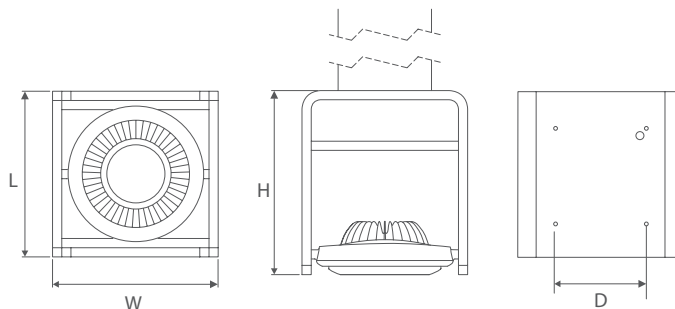

Code	Dimensions [mm] L W H	Mounting dimensions [mm] D	Pallet quantity	Quantity in package	Net weight [kg]
210060.5L01.11	180 180 200	100	96	1	3.5
210060.5L02.11	180 180 200	100	96	1	3.5
210060.5L03.11	180 180 200	100	96	1	3.5
210060.5L04.11	180 180 200	100	96	1	3.5