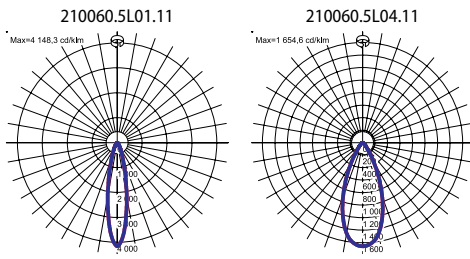

#### OPTICAL DATA

**Way of lighting:** direct

#### OTHER PICTURES

Designed by LUG Design Team

Luminous flux tolerance +/- 10%.

Lighting beam, light intensity distribution and light efficiency were examined in accordance with the EN ISO 17025:2005 norm for EN13032 norm series and the LM-79 norm.

## LIGHT BEAM CURVES

Designed by LUG Design Team

Luminous flux tolerance +/- 10%.

Lighting beam, light intensity distribution and light efficiency were examined in accordance with the EN ISO 17025:2005 norm for EN13032 norm series and the LM-79 norm.