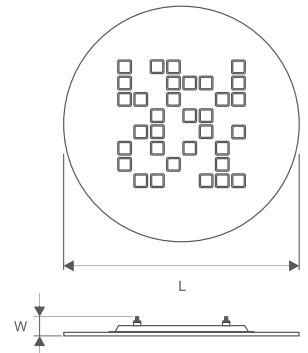

Suspended decorative luminaire for LED light sources.

| | |
|------------------------|---|
| TECHNICAL DATA | Mounting: suspended, on wire suspension (included) Body: black glossy plastic material Colour: black |
| ELECTRICAL DATA | Diffuser: opal plexiglass (PLX) Power: 220-240V 50/60Hz Includes light source: yes Type of equipment: ED |
| OPTICAL DATA | Way of lighting: direct |
| ADDITIONAL INFO | Available on request: DALI |
| GENERAL DATA | Warranty: 3 years + 2 years after project registration Application: offices, conference rooms, reception desks, shopping centers, car showrooms, boutiques |

| Code | Dimensions [mm] L H | Mounting dimensions [mm] L W | Pallet quantity | Quantity in package | Net weight [kg] |
|----------------|---------------------|------------------------------|-----------------|---------------------|-----------------|
| 250033.5L01.11 | 650 40 | 230 230 | 4 | 1 | 5.2 |
| 250033.5L02.11 | 650 40 | 230 230 | 4 | 1 | 5.2 |