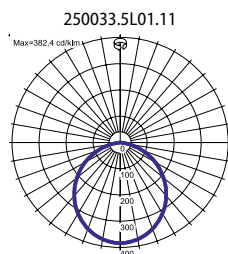

LIGHT BEAM CURVES

Designed by LUG Design Team

Luminous flux tolerance +/- 10%.
Lighting beam, light intensity distribution and light efficiency were examined in accordance with the EN ISO 17025:2005 norm for EN13032 norm series and the LM-79 norm.
Up-to-date product info available on our website www.flashdq.com

Date of issue: 26-2-2016

The LUG Company reserves right to introduce any construction changes and improvements into the lighting luminaires