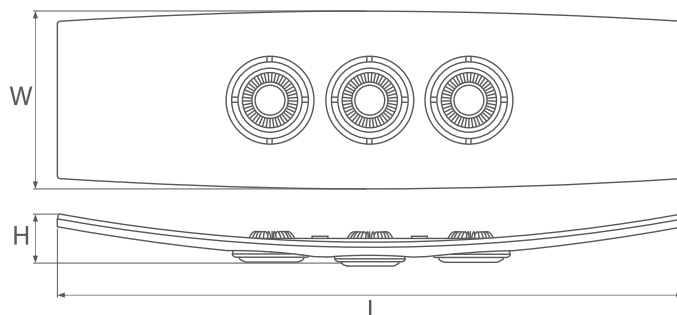

Code	Beam angle	Power LED [W]	Luminaire power [W]	Lumen LED [lm]	Lumen luminaire [lm]	Efficacy [lm/W]	Colour temperature [K]	CRI/Ra
250023.5L301.12	24°	53	62	4680	4680	75	4000	92
250023.5L302.12	24°	53	62	4290	4290	69	3000	92
250023.5L303.12	40°	53	62	4680	4680	75	4000	92
250023.5L304.12	40°	53	62	4290	4290	69	3000	92

Code	Dimensions [mm] L W H	Mounting dimensions [mm] L W	Pallet quantity	Quantity in package	Net weight [kg]
250023.5L301.12	1197 340 92	490 80	8	1	6.8
250023.5L302.12	1197 340 92	490 80	8	1	6.8
250023.5L303.12	1197 340 92	490 80	8	1	6.8
250023.5L304.12	1197 340 92	490 80	8	1	6.8