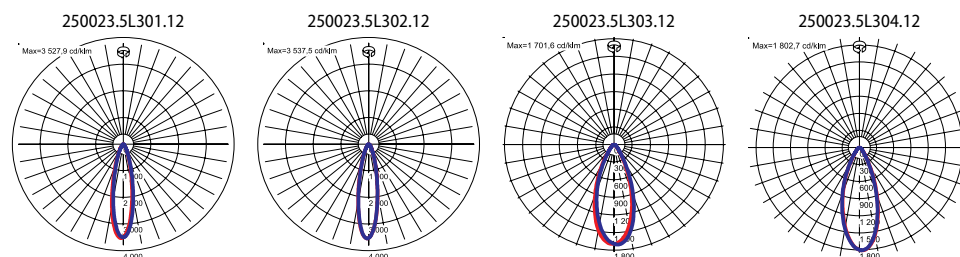

LIGHT BEAM CURVES

Designed by LUG Design Team

Luminous flux tolerance +/- 10%.

Lighting beam, light intensity distribution and light efficiency were examined in accordance with the EN ISO 17025:2005 norm for EN13032 norm series and the LM-79 norm.

Up-to-date product info available on our website www.flashdq.com

Date of issue: 26-2-2016

The LUG Company reserves right to introduce any construction changes and improvements into the lighting luminaires