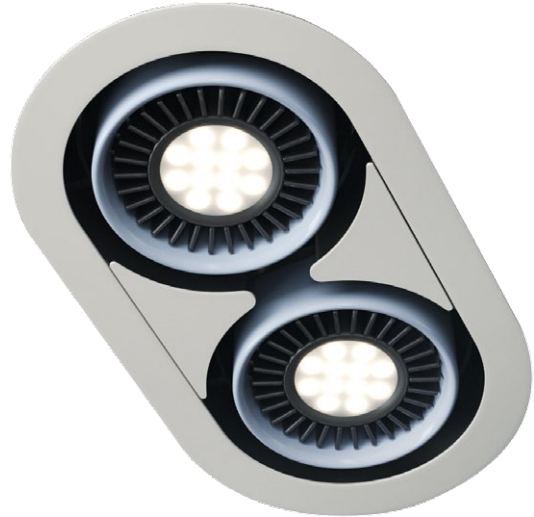

Code	Beam angle	Power LED [W]	Luminaire power [W]	Lumen LED [lm]	Lumen luminaire [lm]	Efficacy [lm/W]	Colour temperature [K]	CRI/Ra
22002X.5L201.3X2	24°	2x17,5	42	2x1560	3120	74	4000	92
22002X.5L202.3X2	24°	2x17,5	42	2x1430	2860	68	3000	92
22002X.5L203.3X2	40°	2x17,5	42	2x1560	3120	74	4000	92
22002X.5L204.3X2	40°	2x17,5	42	2x1430	2860	68	3000	92

22002 ☐ .5L.101.3 ☐ 1

Colour of decorative elements

- 1 ☐ pink
- 2 ☐ red
- 3 ☐ green
- 4 ☐ blue
- 5 ☐ yellow
- 6 ☐ white
- 7 ☐ black

Body colour

- 1 ☐ white
- 3 ☐ black

Code	Dimensions [mm] L W H	Pallet quantity	Quantity in package	Net weight [kg]
22002X.5L201.3X2	348 196 144	70	1	3.2
22002X.5L202.3X2	348 196 144	70	1	3.2
22002X.5L203.3X2	348 196 144	70	1	3.2
22002X.5L204.3X2	348 196 144	70	1	3.2