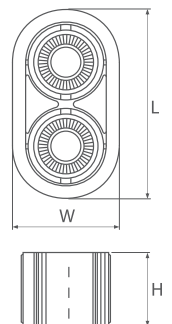

Code	Beam angle	Power LED [W]	Luminaire power [W]	Lumen LED [lm]	Lumen luminaire [lm]	Efficacy [lm/W]	Colour temperature [K]	CRI/Ra
22002X.5L201.3X2	24°	2x17,5	42	2x1560	3120	74	4000	92
22002X.5L202.3X2	24°	2x17,5	42	2x1430	2860	68	3000	92
22002X.5L203.3X2	40°	2x17,5	42	2x1560	3120	74	4000	92
22002X.5L204.3X2	40°	2x17,5	42	2x1430	2860	68	3000	92

22002 .5L.101.3 1

Colour of decorative elements

- 1 pink
- 2 red
- 3 green
- 4 blue
- 5 yellow
- 6 white
- 7 black

Body colour

- 1 white
- 3 black

Code	Dimensions [mm] L W H	Pallet quantity	Quantity in package	Net weight [kg]
22002X.5L201.3X2	348 196 144	70	1	3.2
22002X.5L202.3X2	348 196 144	70	1	3.2
22002X.5L203.3X2	348 196 144	70	1	3.2
22002X.5L204.3X2	348 196 144	70	1	3.2

Designed by LUG Design Team

Luminous flux tolerance +/- 10%.

Lighting beam, light intensity distribution and light efficiency were examined in accordance with the EN ISO 17025:2005 norm for EN13032 norm series and the LM-79 norm.