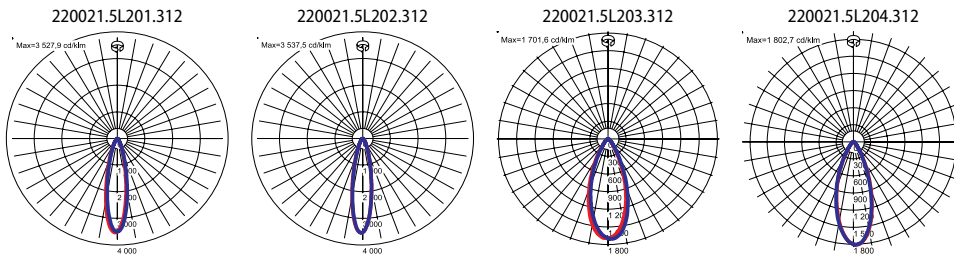

LIGHT BEAM CURVES

Designed by LUG Design Team

Luminous flux tolerance +/- 10%.

Lighting beam, light intensity distribution and light efficiency were examined in accordance with the EN ISO 17025:2005 norm for EN13032 norm series and the LM-79 norm.

Up-to-date product info available on our website www.flashdq.com

Date of issue: 26-2-2016

The LUG Company reserves right to introduce any construction changes and improvements into the lighting luminaires