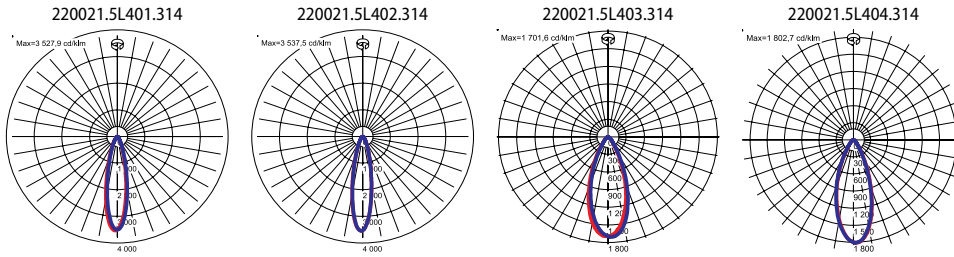

LIGHT BEAM CURVES

Designed by LUG Design Team

Luminous flux tolerance +/- 10%.

Lighting beam, light intensity distribution and light efficiency were examined in accordance with the EN ISO 17025:2005 norm for EN13032 norm series and the LM-79 norm.

Up-to-date product info available on our website www.flashdq.com

Date of issue: 26-2-2016

The LUG Company reserves right to introduce any construction changes and improvements into the lighting luminaires