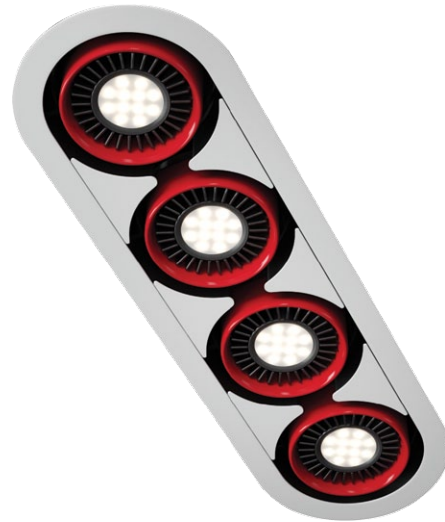

Code	Beam angle	Power LED [W]	Luminaire power [W]	Lumen LED [lm]	Lumen luminaire [lm]	Efficacy [lm/W]	Colour temperature [K]	CRI/Ra
22002X.5L401.3X4	24°	4x17,5	83	4x1560	6240	75	4000	92
22002X.5L402.3X4	24°	4x17,5	83	4x1430	5720	69	3000	92
22002X.5L403.3X4	40°	4x17,5	83	4x1560	6240	75	4000	92
22002X.5L404.3X4	40°	4x17,5	83	4x1430	5720	69	3000	92

22002 ☐ .5L.101.3 ☐ 1

Colour of decorative elements

- 1 ☐ pink
- 2 ☐ red
- 3 ☐ green
- 4 ☐ blue
- 5 ☐ yellow
- 6 ☐ white
- 7 ☐ black

Body colour

- 1 ☐ white
- 3 ☐ black

Code	Dimensions [mm] L W H	Pallet quantity	Quantity in package	Net weight [kg]
22002X.5L401.3X4	652 196 144	25	1	5.2
22002X.5L402.3X4	652 196 144	25	1	5.2
22002X.5L403.3X4	652 196 144	25	1	5.2
22002X.5L404.3X4	652 196 144	25	1	5.2

Designed by LUG Design Team

Luminous flux tolerance +/- 10%.

Lighting beam, light intensity distribution and light efficiency were examined in accordance with the EN ISO 17025:2005 norm for EN13032 norm series and the LM-79 norm.

Up-to-date product info available on our website www.flashdq.com

Date of issue: 26-2-2016

The LUG Company reserves right to introduce any construction changes and improvements into the lighting luminaires