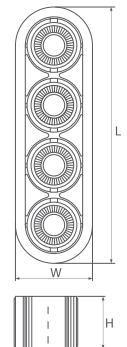

Code	Beam angle	Power LED [W]	Luminaire power [W]	Lumen LED [lm]	Lumen luminaire [lm]	Efficacy [lm/W]	Colour temperature [K]	CRI/Ra
22002X.5L401.3X4	24°	4x17,5	83	4x1560	6240	75	4000	92
22002X.5L402.3X4	24°	4x17,5	83	4x1430	5720	69	3000	92
22002X.5L403.3X4	40°	4x17,5	83	4x1560	6240	75	4000	92
22002X.5L404.3X4	40°	4x17,5	83	4x1430	5720	69	3000	92

22002 .5L.101.3 1

Colour of decorative elements

- 1 pink
- 2 red
- 3 green
- 4 blue
- 5 yellow
- 6 white
- 7 black

Body colour

- 1 white
- 3 black

Code	Dimensions [mm] L W H	Pallet quantity	Quantity in package	Net weight [kg]
22002X.5L401.3X4	652 196 144	25	1	5.2
22002X.5L402.3X4	652 196 144	25	1	5.2
22002X.5L403.3X4	652 196 144	25	1	5.2
22002X.5L404.3X4	652 196 144	25	1	5.2

Designed by LUG Design Team

Luminous flux tolerance +/- 10%.

Lighting beam, light intensity distribution and light efficiency were examined in accordance with the EN ISO 17025:2005 norm for EN13032 norm series and the LM-79 norm.