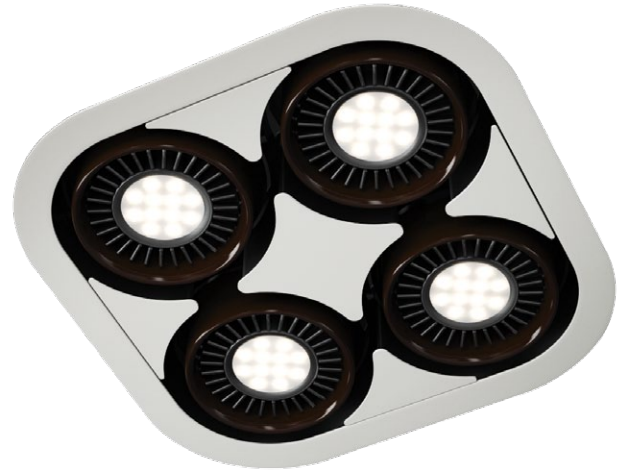

Code	Beam angle	Power LED [W]	Luminaire power [W]	Lumen LED [lm]	Lumen luminaire [lm]	Efficacy [lm/W]	Colour temperature [K]	CRI/Ra
22002X.5L401.3X5	24°	4x17,5	83	4x1560	6240	75	4000	92
22002X.5L402.3X5	24°	4x17,5	83	4x1430	5720	69	3000	92
22002X.5L403.3X5	40°	4x17,5	83	4x1560	6240	75	4000	92
22002X.5L404.3X5	40°	4x17,5	83	4x1430	5720	69	3000	92

22002 ☐ .5L.101.3 ☐ 1

Colour of decorative elements

- 1 ☐ pink
- 2 ☐ red
- 3 ☐ green
- 4 ☐ blue
- 5 ☐ yellow
- 6 ☐ white
- 7 ☐ black

Body colour

- 1 ☐ white
- 3 ☐ black

Code	Dimensions [mm] L W H	Pallet quantity	Quantity in package	Net weight [kg]
22002X.5L401.3X5	348 348 144	30	1	5.2
22002X.5L402.3X5	348 348 144	30	1	5.2
22002X.5L403.3X5	348 348 144	30	1	5.2
22002X.5L404.3X5	348 348 144	30	1	5.2