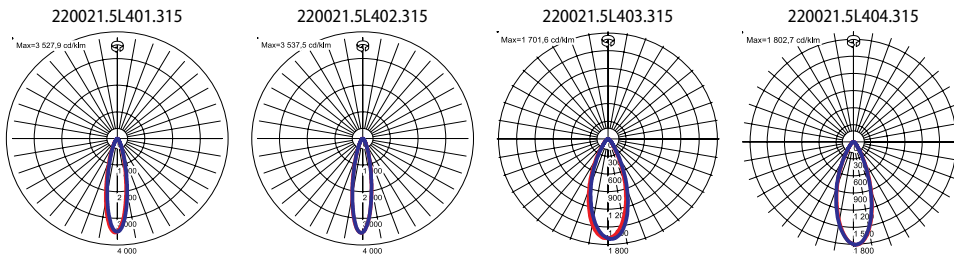

LIGHT BEAM CURVES

Designed by LUG Design Team

Luminous flux tolerance +/- 10%.

Lighting beam, light intensity distribution and light efficiency were examined in accordance with the EN ISO 17025:2005 norm for EN13032 norm series and the LM-79 norm.

Up-to-date product info available on our website www.flashdq.com

Date of issue: 26-2-2016

The LUG Company reserves right to introduce any construction changes and improvements into the lighting luminaires